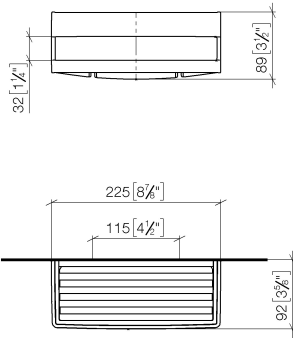

Shower basket for wall mounting - Chrome

83 290 832

- width 225mm
- Height: 89 mm
- Projection: 92 mm

Chrome

83 290 832-00

Soft Black

83 290 832-69

Shower basket for wall mounting - Chrome

83 290 832

mm [inches]

Shower basket for wall mounting - Chrome

83 290 832

Parts for other
finishes can be found
here: [Soft Black](#)

Spare parts list

No.	Item Number	Name	Quantity used	Delivery time
1	05 30 31 025 00 90	fixing set	1	2