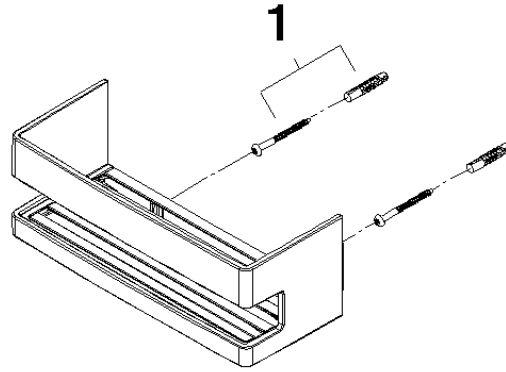

Shower basket for wall mounting - Chrome

83 290 832

- width 225mm
- Height: 89 mm
- Projection: 92 mm

Chrome

83 290 832-00

Soft Black

83 290 832-69

Shower basket for wall mounting - Chrome

83 290 832

mm [inches]

Shower basket for wall mounting - Chrome

83 290 832

Parts for other
finishes can be found
here: [Soft Black](#)

Spare parts list

No.	Item Number	Name	Quantity used	Delivery time
1	05 30 31 025 00 90	fixing set	1	2